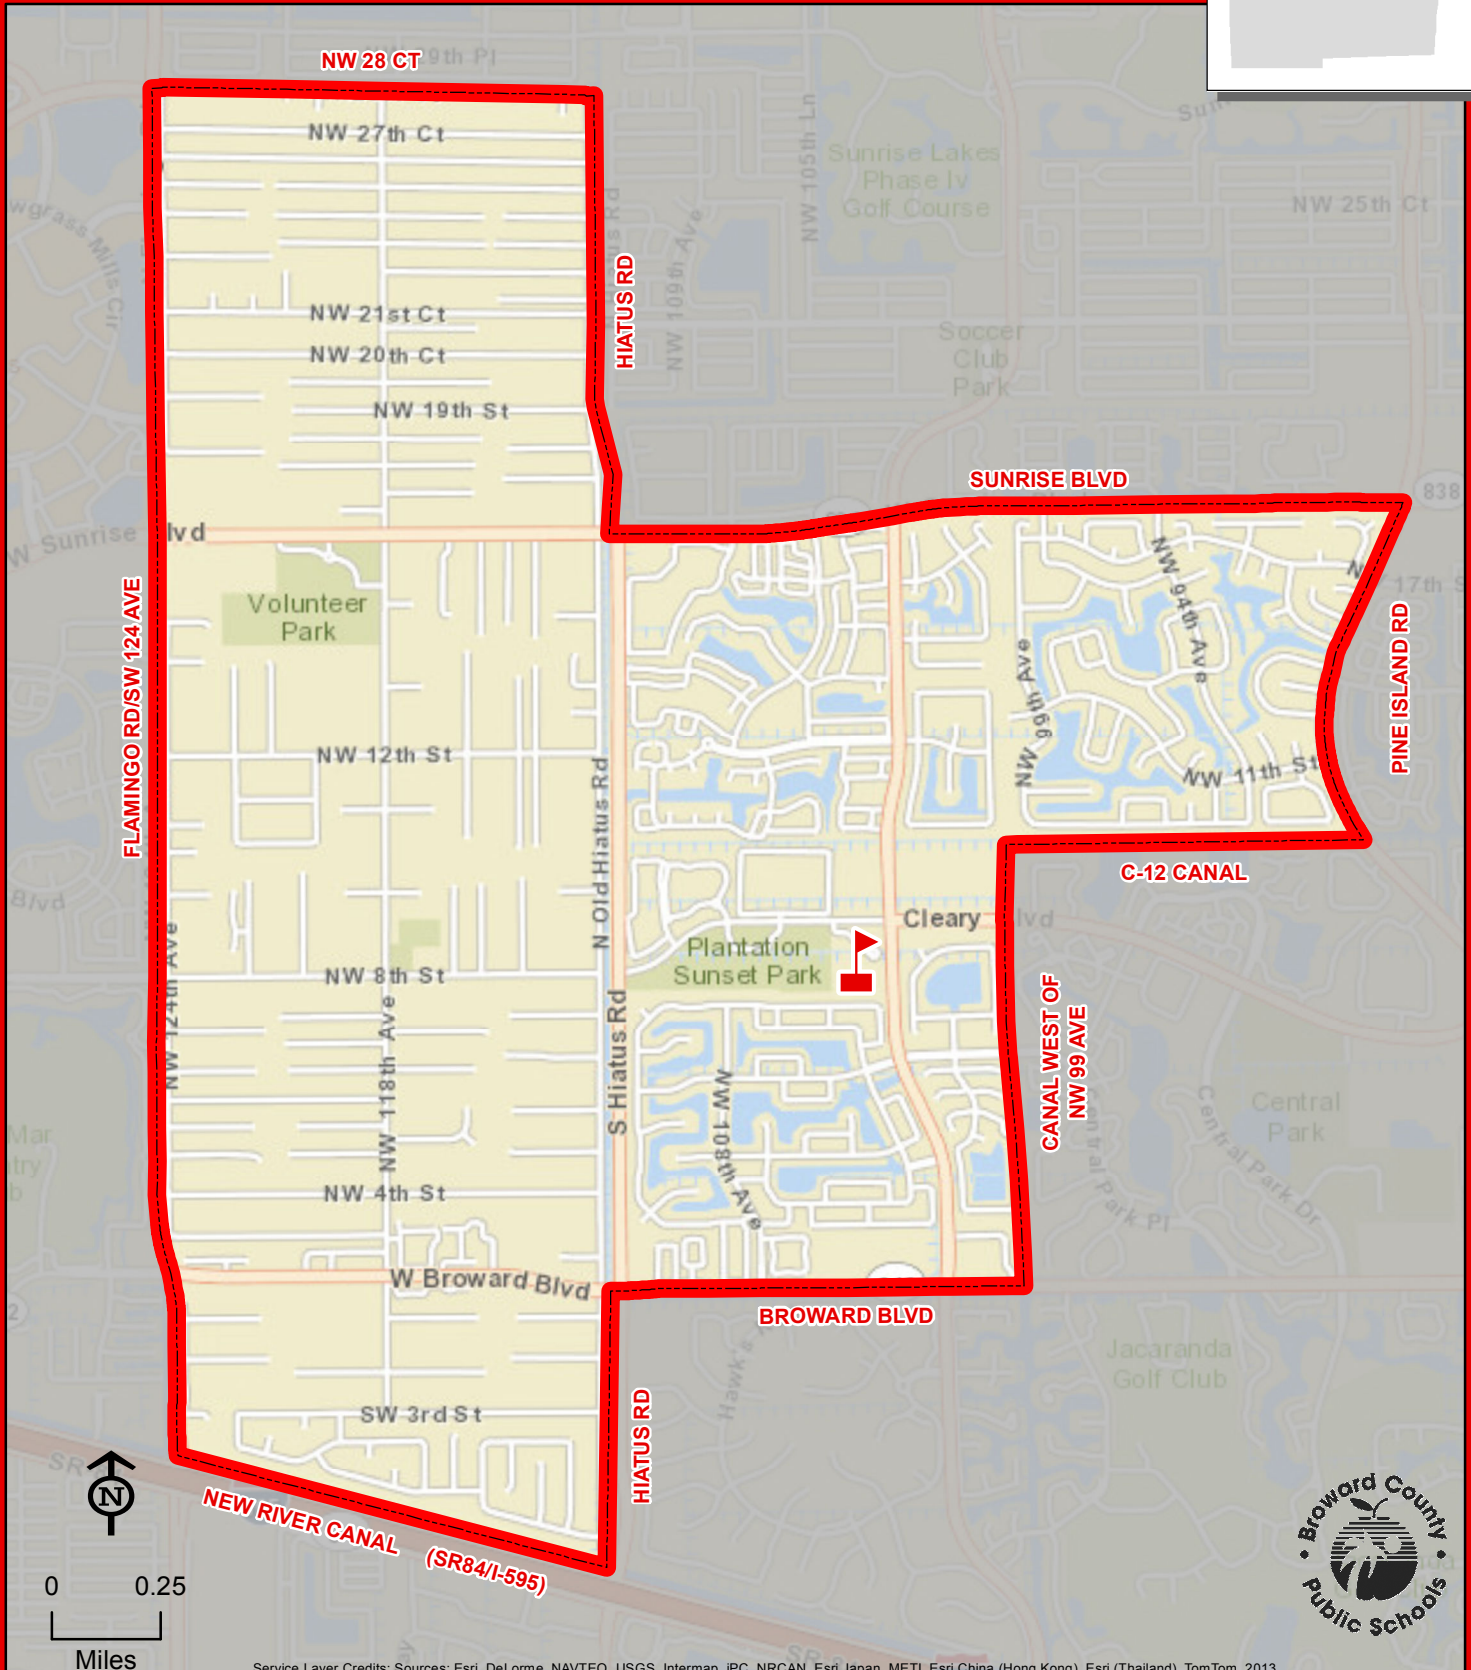

# CENTRAL PARK ELEMENTARY SCHOOL

777 N NOB HILL ROAD  
PLANTATION, FLORIDA 33322  
754-322-5700

**CENTRAL PARK**

Service Layer Credits: Sources: Esri, DeLorme, NAVTEQ, USGS, Intermap, IPC, NRCAN, Esri Japan, METI, Esri China (Hong Kong), Esri (Thailand), TomTom, 2013

THIS MAP IS FOR CONCEPTUAL PURPOSES ONLY AND SHOULD NOT BE USED FOR LEGAL BOUNDARY DETERMINATIONS